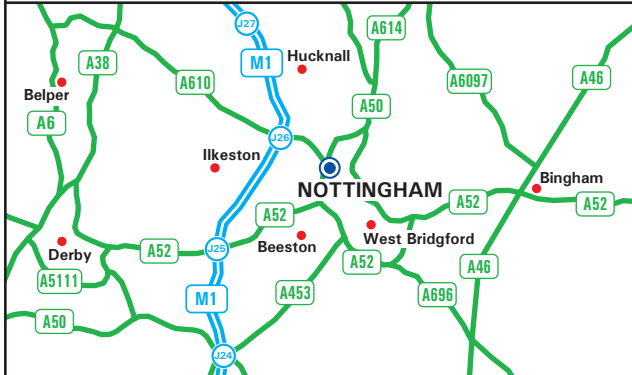

camira

Camira-Teknit
Unit 27, Whitemoor Court
Nuthall Road
Nottingham NG8 5BY

Tel: +44 (0)115 900 8690
Fax: +44 (0)115 900 8691
Email: info@camirafabrics.com
Website: www.camirafabrics.com